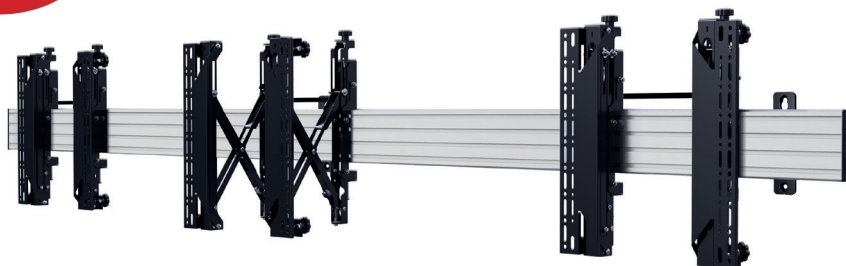

**IDEAL FOR
 RECESSED
 INSTALLS**

B-TECH AV MOUNTS

BT8331

UNIVERSAL POP-OUT MENU BOARD MOUNTING SYSTEM

The BT8331 is a modular wall mounting system for menu board installations of any size and features pop-in, pop-out interface arms designed to aid installation and allow access to the rear of the screens for servicing and maintenance. As part of the System X range, the BT8331 features a contemporary, lightweight yet incredibly strong design with a high-end aesthetic quality and micro-adjustment for seamless screen alignment.

SPECIFICATION

| | |
|-----------------------------|-------------------|
| Recommended screen size | 39" - 75" |
| Max load | 50kg (per screen) |
| VESA® & non-VESA fixings | up to 900mm* |
| Distance from wall (closed) | 105.4mm (+/-10mm) |
| Distance from wall (open) | 273mm (+/-10mm) |
| Colour (Interface arms) | Black |
| Colour (horizontal rail) | Silver or Black |

*Refers to maximum vertical fixing dimension for a typical configuration. Correctly sized interface arms and adaptors will be supplied as necessary to suit the mounting pattern you require.

FEATURES

- Universal design suitable for all sized screens up to 50kg (per screen)
- Features pop-in, pop-out function to allow access to the rear of screens for servicing and maintenance and to aid installation
- Tool-less micro-adjustments for seamless display alignment
- Ideal for recess mounting menu boards
- Suitable for landscape or portrait mounting
- High-end aesthetic quality
- Safety screws help prevent unauthorised removal of screens
- Arms include locking screw to prevent accidental pop-out of screens
- Multiple rail lengths available (rails can also be joined to create larger installs)
- TUV certified

Tool-less micro-adjustment for seamless display alignment

Push to open / push to close system provides quick and easy service access

Multiple rail lengths available (rails can also be joined to create larger installs)