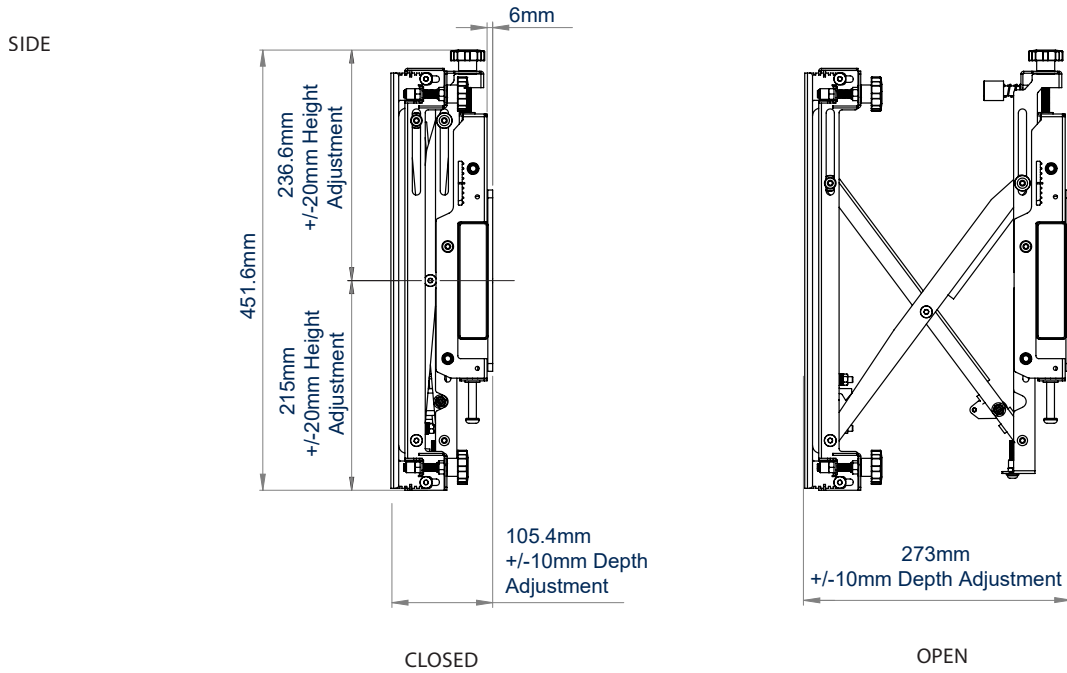

SPECIFICATION

| | |
|-----------------------------|-------------------|
| Recommended screen size | 39" - 75" |
| Max load | 50kg (per screen) |
| VESA® & non-VESA fixings | up to 900mm* |
| Distance from wall (closed) | 105.4mm (+/-10mm) |
| Distance from wall (open) | 273mm (+/-10mm) |
| Colour (Interface arms) | Black |
| Colour (horizontal rail) | Silver or Black |

Tool-less micro-adjustment for seamless display alignment

Push to open / push to close system provides quick and easy service access

Multiple rail lengths available (rails can also be joined to create larger installs)

Safety screws help prevent unauthorised removal of screens

BT8331 configurations are made to your exact requirements and, as a result, utilise a varying combination of System X components in order to create the perfect solution. Below are technical drawings for the standard components used in every BT8331 configuration: **BT8390-VESA400MAP** Pop-Out Interface Arms, **BT8390-WFK1** Wall Fixing Kit and **BT8390** Mounting Rails (available in different lengths). Please visit our System X online configuration tool at www.btechavmounts.com/systemx-configurator to specify your requirements. All dimensions will be automatically calculated and a complete mounting solution with all required parts will be created for you.