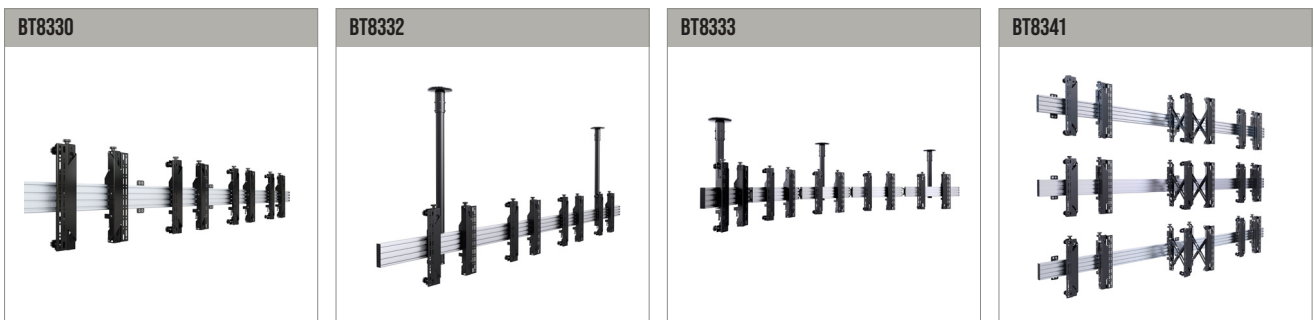

ACCESSORIES and RELATED PRODUCTS

BT8330
Universal Menu Board Mounting System for wall mounted menu board configurations

BT8332
Universal Ceiling Mounted Menu Board System for menu board configurations

BT8333
Curved Universal Ceiling Mounted Menu Board Mounting System for portrait or landscape mounting

BT8341
Universal Pop-Out Videowall Mounting System for video wall configurations

© 2015 B-Tech Av Mounts. All rights reserved. The information in this specification is for reference only and does not constitute an offer of any product. B-Tech Av Mounts is not responsible for any damage caused by improper or unauthorized installation or use of any product. All dimensions are in millimeters unless otherwise specified. B-Tech Av Mounts is not responsible for any damage caused by improper or unauthorized installation or use of any product. All dimensions are in millimeters unless otherwise specified.