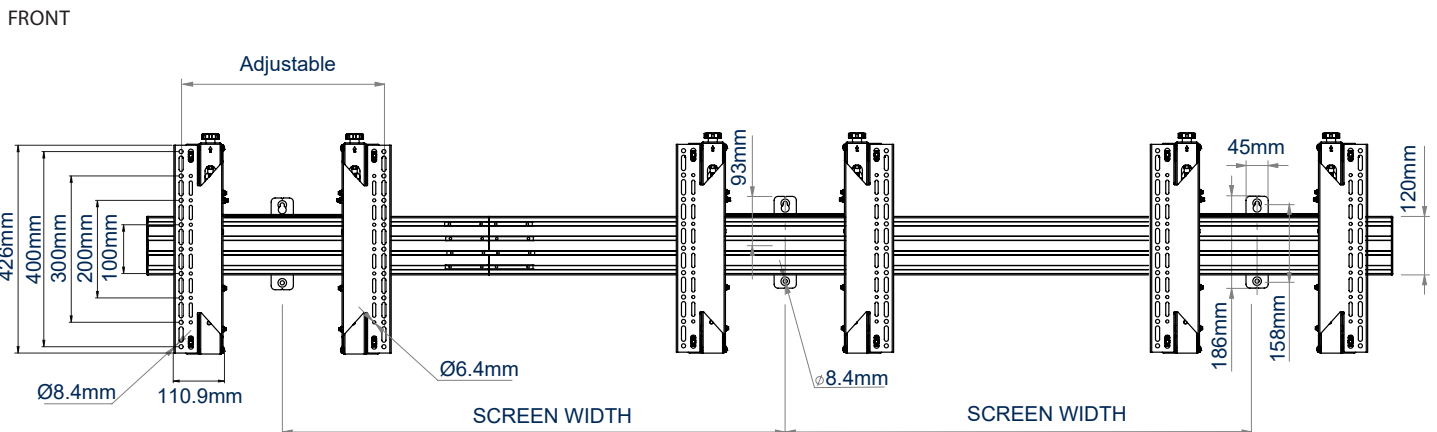

*Refers to maximum vertical fixing dimension for a typical configuration. Correctly sized interface arms and adaptors will be supplied as necessary to suit the mounting pattern you require.

FEATURES

- Universal design suitable for all sized screens up to 50kg (per screen)
- Features pop-in, pop-out function to allow access to the rear of screens for servicing and maintenance and to aid installation
- Tool-less micro-adjustments for seamless display alignment
- Ideal for recess mounting menu boards
- Suitable for landscape or portrait mounting
- High-end aesthetic quality
- Safety screws help prevent unauthorised removal of screens
- Arms include locking screw to prevent accidental pop-out of screens
- Multiple rail lengths available (rails can also be joined to create larger installs)
- TUV certified

Tool-less micro-adjustment for seamless display alignment

Push to open / push to close system provides quick and easy service access

Multiple rail lengths available (rails can also be joined to create larger installs)

Safety screws help prevent unauthorised removal of screens

BT8331 configurations are made to your exact requirements and, as a result, utilise a varying combination of System X components in order to create the perfect solution. Below are technical drawings for the standard components used in every BT8331 configuration: **BT8390-VESA400MAP** Pop-Out Interface Arms, **BT8390-WFK1** Wall Fixing Kit and **BT8390** Mounting Rails (available in different lengths). Please visit our System X online configuration tool at www.btechavmounts.com/systemx-configurator to specify your requirements. All dimensions will be automatically calculated and a complete mounting solution with all required parts will be created for you.