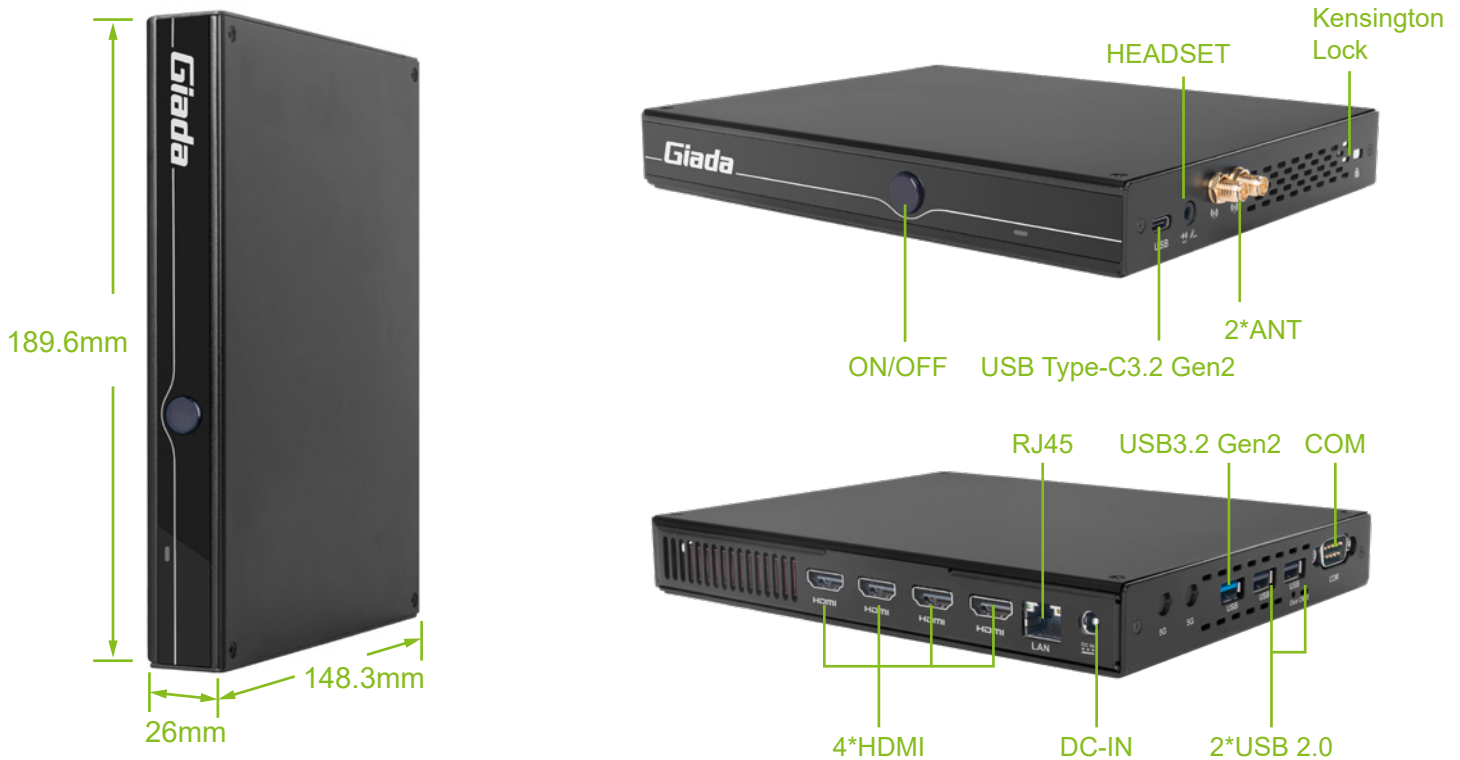

Dimensions and Drawing

Order information

D613-1315U40N0G-GIA	CPU: Intel Core i3-1215U
D613-1335U40N0G-GIA	CPU: Intel Core i5-1235U
Packing List	2 x Wi-Fi Antenna, 1 x AC Power Cable, 1 x AC Power Adapter
Package	Carton, EPE

Optional items

VESA Mounting	VESA Mounting Kit (JZ183)
Wi-Fi/BT Module	Intel® Dual Band Wireless-AC 3165, Intel® Dual Band Wireless-AC 9260, Intel® Wi-Fi 6E AX200, Intel® Wi-Fi 6E AX210 (Gig+)
Mobile Network Module	Quectel® RM500Q 5G, Quectel® EM12 4G
Operating System License	Windows 11 (64bit)