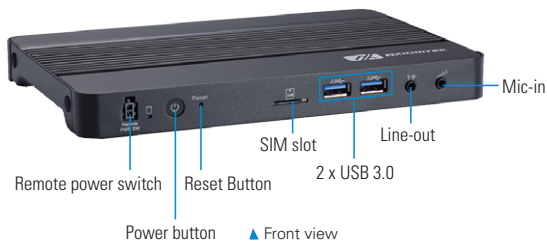

DSP300-318

Digital Signage Player with Intel® Pentium® Processor N4200 & Celeron® Processor N3350, DisplayPort++, HDMI, 2 GbE LAN and 4 USB

Features

- Fanless operation with low power consumption
- 2 DDR3L-1600 SO-DIMM for up to 8GB of memory
- 1 HDMI 1.4 and 1 DisplayPort 1.2
- 4 USB, 2 GbE LAN
- Supports 1 M.2 Key E 2230 slot for Wi-Fi/BT
- Supports 1 M.2 Key B 3042 slot for 4G LTE
- Supports 1 M.2 Key M 2280 slot for storage

Specifications

CPU	Intel® Pentium® processor N4200 2.5GHz & Celeron® processor N3350 2.4GHz onboard
Chipset	SoC integrated
System Memory	2 x DDR3L-1600 SO-DIMM, up to 8GB
Storage	1 x M.2 Key M 2280 slot supported for storage
TPM	N/A
Watchdog Timer	255 levels, 1 to 255 sec./min.
I/O	3 x USB 3.0 1 x USB 2.0 2 x 10/100/1000 Mbps Ethernet 1 x HDMI 1.4 1 x DisplayPort 1.2 1 x DB9 RS-232 1 x Line-out 1 x Mic-in 1 x SIM card 1 x Power switch 1 x Reset switch 1 x Remote switch 1 x Screw type VDC power input connector 4 x Antenna opening
Expansion Interface	1 x M.2 Key E 2230 slot supported for Wi-Fi/BT 1 x M.2 Key B 3042 slot supported for 4G LTE 1 x SIM card slot
Battery Lithium	Lithium 3 V/220 mAh
System Indicator	1 x White LED for HDD active
Power Input	+12V DC-in
Dimensions	200 mm (7.87") (W) x 137.8 mm (5.4") (D) x 20 mm (0.79") (H)
Weight (net/gross)	0.90 kg (1.98 lb)/1.57 kg (3.45 lb)
Vibration Endurance	3 Grms with M.2 storage (5 to 500Hz, X, Y, Z directions)
Operating Temperature	0°C to +50°C (32°F to 122°F)
Humidity	10% - 90% relative humidity, non-condensing
Certifications	CE, FCC class A
EOS Support	Win 10 IoT, Linux