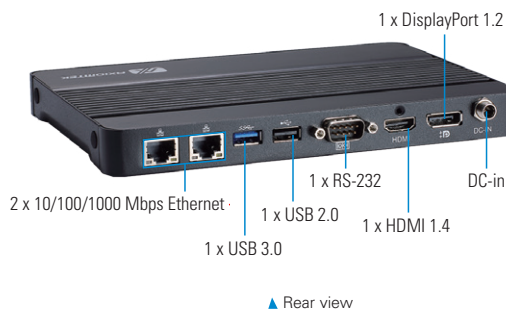

DSP300-318

Digital Signage Player with Intel® Pentium® Processor N4200 & Celeron® Processor N3350, DisplayPort++, HDMI, 2 GbE LAN and 4 USB

Features

- Fanless operation with low power consumption
- 2 DDR3L-1600 SO-DIMM for up to 8GB of memory
- 1 HDMI 1.4 and 1 DisplayPort 1.2
- 4 USB, 2 GbE LAN
- Supports 1 M.2 Key E 2230 slot for Wi-Fi/BT
- Supports 1 M.2 Key B 3042 slot for 4G LTE
- Supports 1 M.2 Key M 2280 slot for storage

Specifications

CPU	Intel® Pentium® processor N4200 2.5GHz & Celeron® processor N3350 2.4GHz onboard
Chipset	SoC integrated
System Memory	2 x DDR3L-1600 SO-DIMM, up to 8GB
Storage	1 x M.2 Key M 2280 slot supported for storage
TPM	N/A
Watchdog Timer	255 levels, 1 to 255 sec./min.
I/O	3 x USB 3.0 1 x USB 2.0 2 x 10/100/1000 Mbps Ethernet 1 x HDMI 1.4 1 x DisplayPort 1.2 1 x DB9 RS-232 1 x Line-out 1 x Mic-in 1 x SIM card 1 x Power switch 1 x Reset switch 1 x Remote switch 1 x Screw type VDC power input connector 4 x Antenna opening
Expansion Interface	1 x M.2 Key E 2230 slot supported for Wi-Fi/BT 1 x M.2 Key B 3042 slot supported for 4G LTE 1 x SIM card slot
Battery Lithium	Lithium 3 V/220 mAh
System Indicator	1 x White LED for HDD active
Power Input	+12V DC-in
Dimensions	200 mm (7.87") (W) x 137.8 mm (5.4") (D) x 20 mm (0.79") (H)
Weight (net/gross)	0.90 kg (1.98 lb)/1.57 kg (3.45 lb)
Vibration Endurance	3 Grms with M.2 storage (5 to 500Hz, X, Y, Z directions)
Operating Temperature	0°C to +50°C (32°F to 122°F)
Humidity	10% - 90% relative humidity, non-condensing
Certifications	CE, FCC class A
EOS Support	Win 10 IoT, Linux