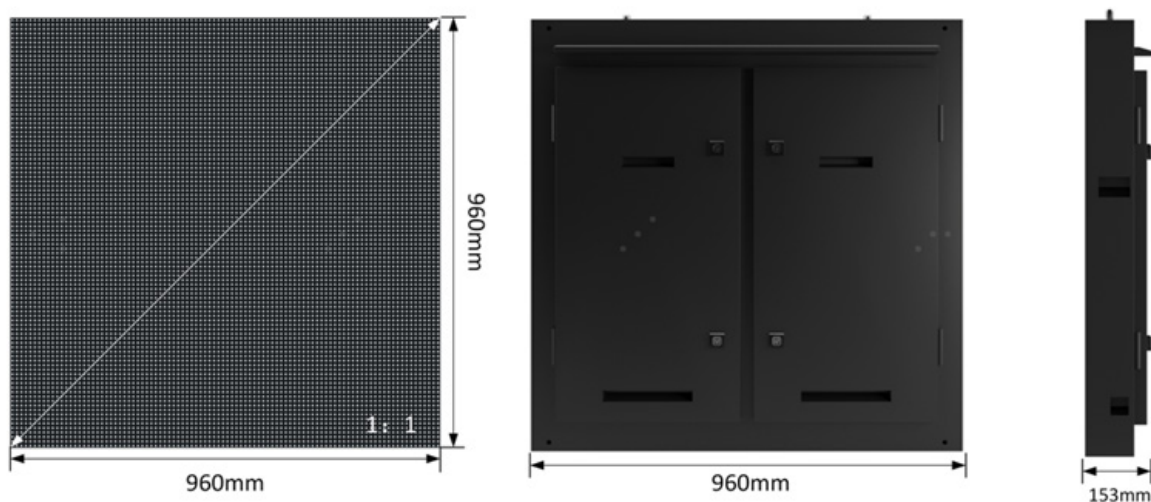

### HOA3.0-TAM9696R

Pixel Pitch	3.076
LED Package	SMD copper wire
LED Type	SMD1921
Thickness	153mm
Module Resolution	104x52
Module Size (WxH/mm)	320x160
Cabinet Dimension (WxH)	960(W)x960(H)
Cabinet Resolution	312x312
Cabinet Weight (kg/panel)	≤33kg
Cabinet materials	Metal plate
Brightness (Nits)	5500 Nits
Contrast Ratio	≥4000:1
Maintenance	Rear Access
IP Rating	Front:IP65/Rear:IP54
Max Power Consumption (W/sqm)	≤850
Avg Power Consumption (W/sqm)	≤280
Viewing Angle (H/V)°	≥120 degrees
Refresh Rate (Hz)	>1920
Operating Environment	From -20~60oc
Relative Humidity	10~90%RH
Life Span	≥100,000hrs

## Display Dimensions