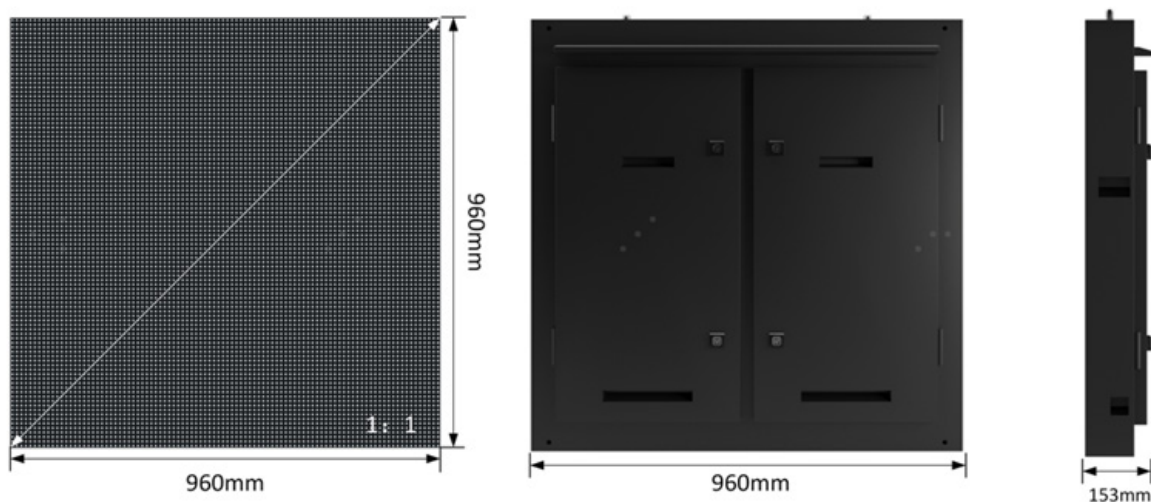

### HOA6.0-TAM9696R

Pixel Pitch	6
LED Package	SMD copper wire
LED Type	SMD2727
Thickness	153mm
Module Resolution	32x32
Module Size (WxH/mm)	192x192
Cabinet Dimension (WxH)	960(W)x960(H)
Cabinet Resolution	160x160
Cabinet Weight (kg/panel)	≤33kg
Cabinet materials	Metal plate
Brightness (Nits)	5500 Nits
Contrast Ratio	≥4000:1
Maintenance	Rear Access
IP Rating	Front:IP65/Rear:IP54
Max Power Consumption (W/sqm)	≤850
Avg Power Consumption (W/sqm)	≤280
Viewing Angle (H/V)°	≥120 degrees
Refresh Rate (Hz)	>1920
Operating Environment	From -20~60oc
Relative Humidity	10~90%RH
Life Span	≥100,000hrs

## Display Dimensions