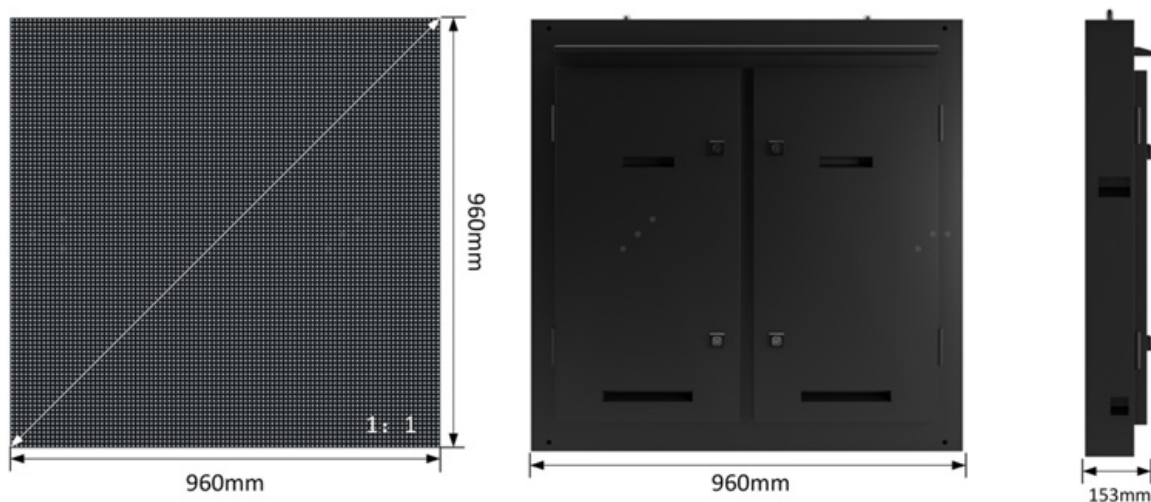

Specifications

HOA8.0-TAM9696R

Pixel Pitch	8
LED Package	SMD copper wire
LED Type	SMD2727
Thickness	153mm
Module Resolution	40x20
Module Size (WxH/mm)	320x160
Cabinet Dimension (WxH)	960(W)x960(H)
Cabinet Resolution	120x120
Cabinet Weight (kg/panel)	≤33kg
Cabinet materials	Metal plate
Brightness (Nits)	5500 Nits
Contrast Ratio	≥4000:1
Maintenance	Rear Access
IP Rating	Front:IP65/Rear:IP54
Max Power Consumption (W/sqm)	≤850
Avg Power Consumption (W/sqm)	≤280
Viewing Angle (H/V)°	≥120 degrees
Refresh Rate (Hz)	>1920
Operating Environment	From -20~60oc
Relative Humidity	10~90%RH
Life Span	≥100,000hrs

Display Dimensions

HISENSE B2B EUROPE

Beechavenue 139,
1119 RB ScHOAhol-Rijk,

Netherlands
sales@hisense-b2b.com

www.hisense-b2b.com
+44 (0)115 8248811