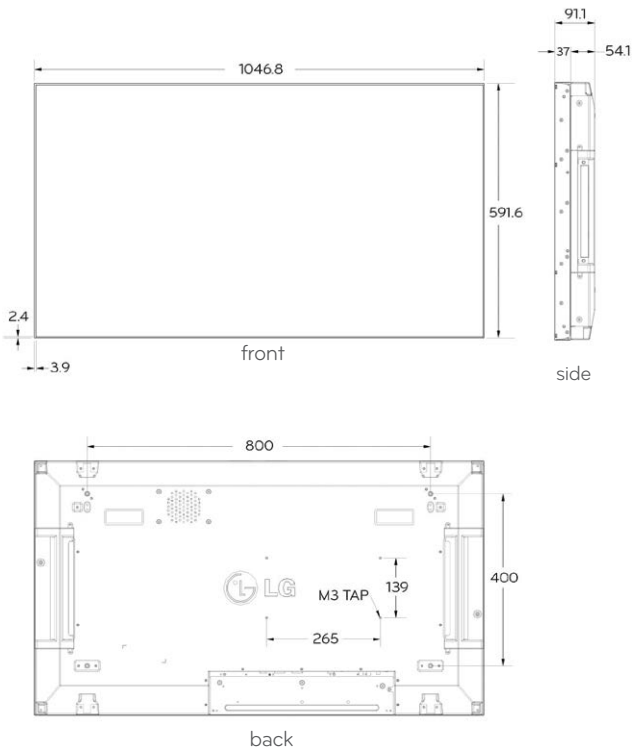

DIMENSION (unit : mm)

SPECIFICATIONS

	WV30	WV30B		
PANEL	Screen Size	47"		
	Panel Technology	IPS (LED BLU)		
	Aspect Ratio	16 : 9		
	Native Resolution	1,366 x 768 (HD) , 1,920x 1,080 at Video Wall		
	Brightness	800nit	500nit	
	Contrast Ratio	1,400 : 1		
	Dynamic CR	500,000 : 1		
	Viewing Angle (H x V)	178 x 178		
	Response Time	8ms (G to G, *WOT)		
	CONNECTIVITY	Input (Rear)		
Digital		DVI, HDMI/DVI with HDCP		
Analog		RGB(I), Component(BNC, 1), AV(BNC, 1)		
Audio		PC Audio In (1), AV/Component Audio(RCA,1)		
External Control		RS232C(1), RJ45(1), IR Receiver(1)		
USB		USB(1)		
Output (Rear)				
Digital		DVI-D(1)		
Analog		RGB		
Audio		External Speaker		
External Control	RS232C			
PHYSICAL SPECIFICATION	Bezel Width	3.9 (left/top) / 2.4 (right/bottom) mm		
	Monitor Dimension (W x H x D)	104.68cm x 59.16cm x 9.11cm		
	Weight (head)	29kg		
	Carton Dimensions (W x H x D)	119.5cm x 75.0cm x 33.5cm		
	Packed Weight	35kg		
VESA™ Standard Mount Interface	800mm x 400mm			
SPECIAL FEATURES	Additional	Temp sensor, 15X15 Tile mode, 2 types of Handle, Shine out, USB playback		
ENVIRONMENT CONDITIONS	Operation Temperature	0°C ~ 40°C		
	Operation Humidity	10% ~ 80%		
POWER	Power Supply	100-240V~, 50/60Hz		
	Power Consumption			
	Typical / Smart Energy Saving	160W (Typ), 110W (SES)		
	DPMS	1.0W (RGB), 1.0W (HDMI)		
Power Off	0.5W			
STANDARD(CERTIFICATION)	Safety	UL / c-UL / CB / TUV / KC	UL / cUL / CB / TUV / KC	
	EMC	FCC / CE / KCC / VCCI / JQA	FCC / CE / KCC	
	ErP / Energy Star	Yes / Yes (Energy Star 5.1)		
MEDIA PLAYER COMPATIBILITY	Slot PC compatible (optional)	No		
	External Media player Attachable	Yes		
SOFTWARE COMPATIBILITY	Supersign Compatibility	Elite-w / Elite-w life (Only control)		
ACCESSORY	Included	Remote Controller, Power cable, RGB Cable, DVI Cable, Manual, IR Receiver, RS-232C Cable, Tiling Guide, Screw, Ring Core		
	Optional	Wall Mount		

* WOT : Within Operation Temperature
※ Image may differ slightly from actual product. Specifications are subject to change without prior notice.