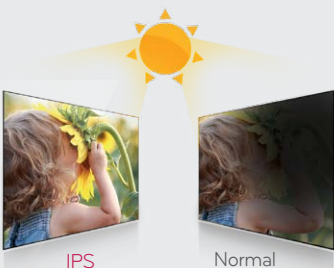

LED LOW POWER CONSUMPTION

By using LED panels without mercury or other harmful substances, WV30 Series is eco-friendlier than any of its competitors. Most of all, WV30 Series consumes less energy.

SHINE-OUT

Perfect fit for window display by reflecting away the sunlight for best image visibility and clearer display under direct sunlight than conventional panel.

IPS SUPERB PICTURE QUALITY

NO BLACKENING DEFECT

Hardly affected by light or heat, hence no blackening.

TRUE WIDE

No color changes or distortion from any viewing angle.

STABLE PANEL

When touch the screen, it can also display consistently with leaving no mark.

FEATURES

- Direct LED
- Panel Size : 47"
- Bezel to Bezel Size : 6.3mm
- Slim Depth : 91mm
- Power Consumption
160W (Typ), 30% ↓ (compared to competitor)
- Tile Mode : 15 x 15
- USB Playback → Low cost media player
- Hi Tni : 110°C (Competitors : 75°C)
- Shine-Out (47WV30) → High Visibility