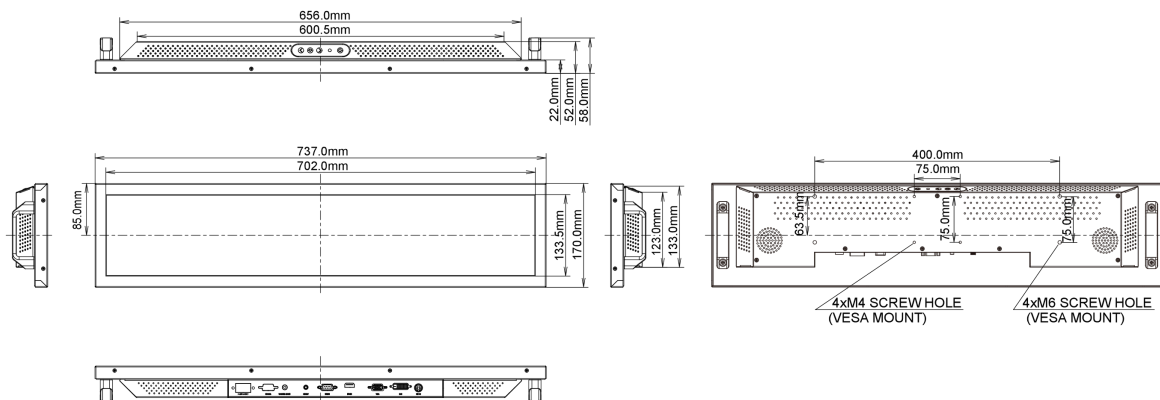

01 DISPLAY CHARACTERISTICS

Diagonal	28", 71.2cm
Panel	IPS LED, matte finish
Native resolution	1920 x 360 @60Hz (0.7 megapixel)
Aspect ratio	16:3
Brightness	1000 cd/m ² typical
Static contrast	1000:1 typical
Response time (GTG)	8ms
Viewing zone	horizontal/vertical: 178°/178°, right/left: 89°/89°, up/down: 89°/89°
Colour support	16.7mln 8bit
Horizontal Sync	30 - 83kHz
Vertical Sync	50 - 76Hz
Viewable area W x H	699.84 x 131.22mm, 27.6 x 5.2"
Bezel width (sides, top, bottom)	17.5 mm, 18.2mm, 18.2mm
Pixel pitch	0.1215 x 0.3645mm
Bezel colour and finish	black, matte

Cables	power (1.8m), HDMI (1.8m), RS-232c
Guides	quick start guide, safety guide
Other	light sensor cable

07 POWER MANAGEMENT

Power supply unit	external
Power supply	DC 12 V
Power usage	28W typical, 0.5W stand by, 0.5W off mode

08 SUSTAINABILITY

Regulations	CB, CE
Energy efficiency class	C
Other	REACH SVHC above 0.1%: Lead

09 DIMENSIONS / WEIGHT

Product dimensions W x H x D	737 x 170 x 57.9mm
Weight (without box)	5.5kg
EAN code	4948570116959