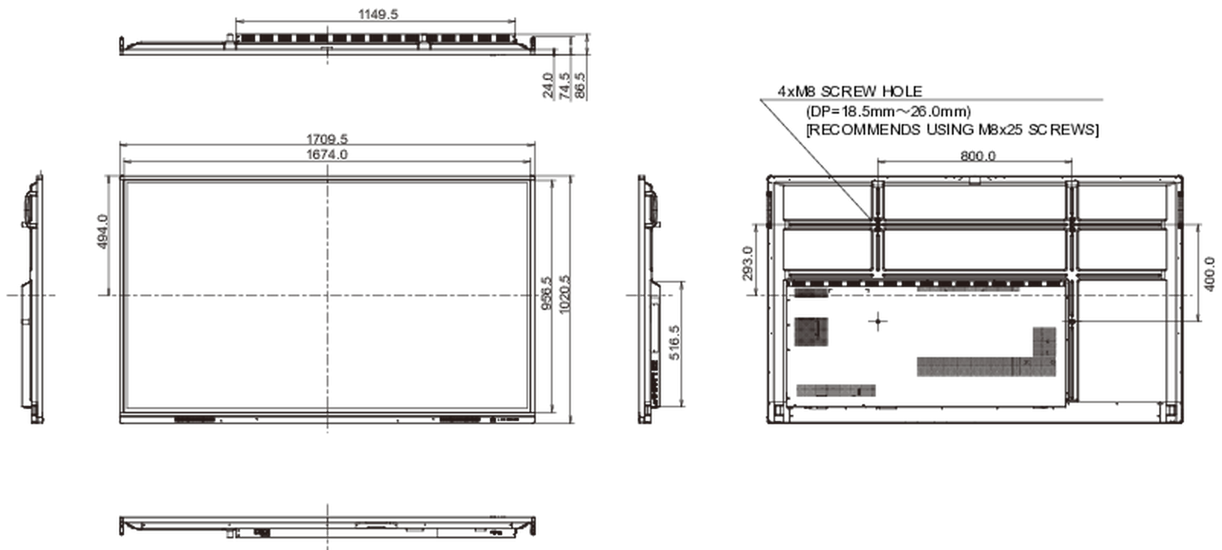

## 10 DIMENSIONS / WEIGHT

Product dimensions W x H x D	1710 x 1020 x 87mm
Box dimensions W x H x D	1930 x 280 x 1140mm
Weight (without box)	51.9kg
Weight (with box)	69kg
EAN code	4948570118847

All trademarks and registered trademarks acknowledged. E & O E. Specification subject to change without notice. All LCD's comply with ISO-9241-307:2008 in connection with pixel defects.