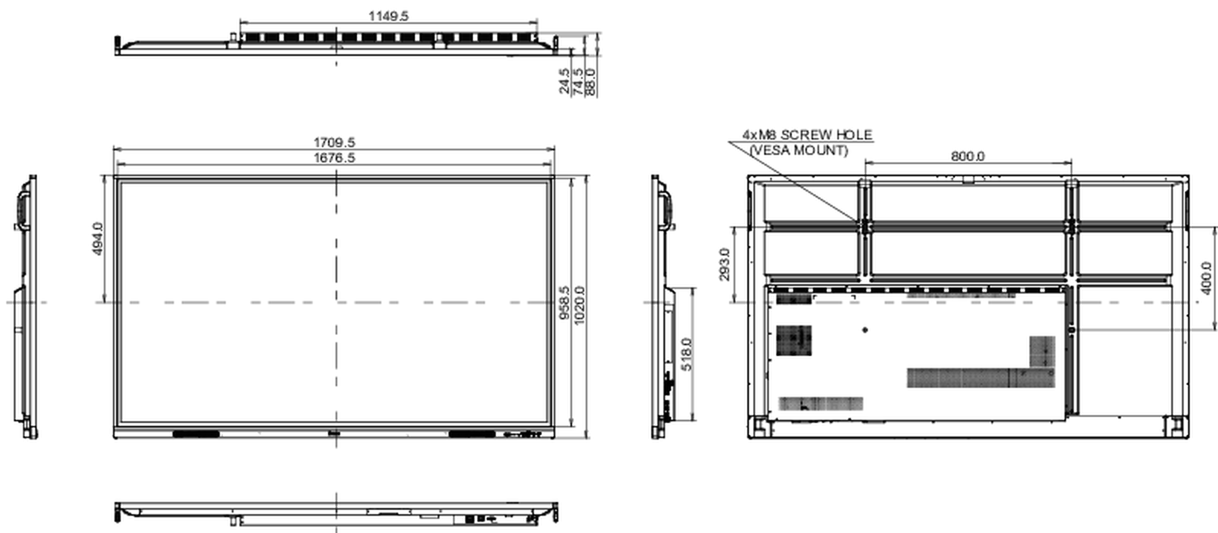

09 SUSTAINABILITY

Regulations

CB, CE, TÜV-Bauart, EAC, RoHS support, ErP, WEEE, REACH

REACH SVHC

above 0.1%: Lead

10 DIMENSIONS / WEIGHT

Product dimensions W x H x D

1709 x 1020 x 88mm

Box dimensions W x H x D

1863 x 1140 x 225mm

Weight (without box)

47kg

Weight (with box)

60.6kg

EAN code

4948570121847

All trademarks and registered trademarks acknowledged. E & O E. Specification subject to change without notice. All LCD's comply with ISO-9241-307:2008 in connection with pixel defects.

© IIYAMA CORPORATION. ALL RIGHTS RESERVED