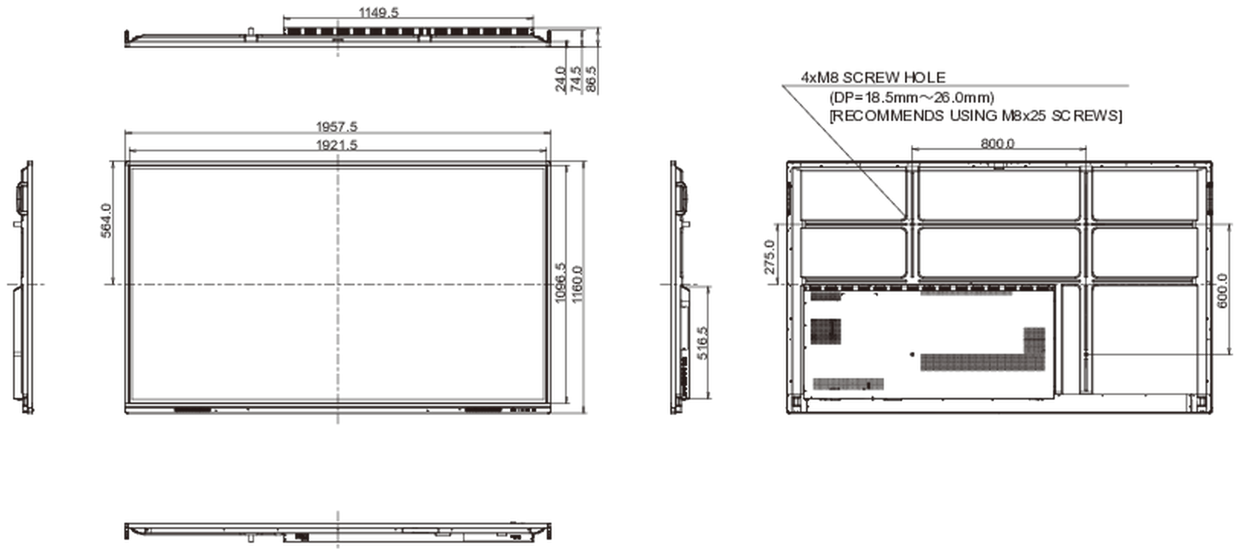

10 DIMENSIONS / WEIGHT

Product dimensions W x H x D	1957 x 1160 x 87mm
Box dimensions W x H x D	2123 x 280 x 1345mm
Weight (without box)	66.8kg
Weight (with box)	91kg
EAN code	4948570118854

All trademarks and registered trademarks acknowledged. E & O E. Specification subject to change without notice. All LCD's comply with ISO-9241-307:2008 in connection with pixel defects.