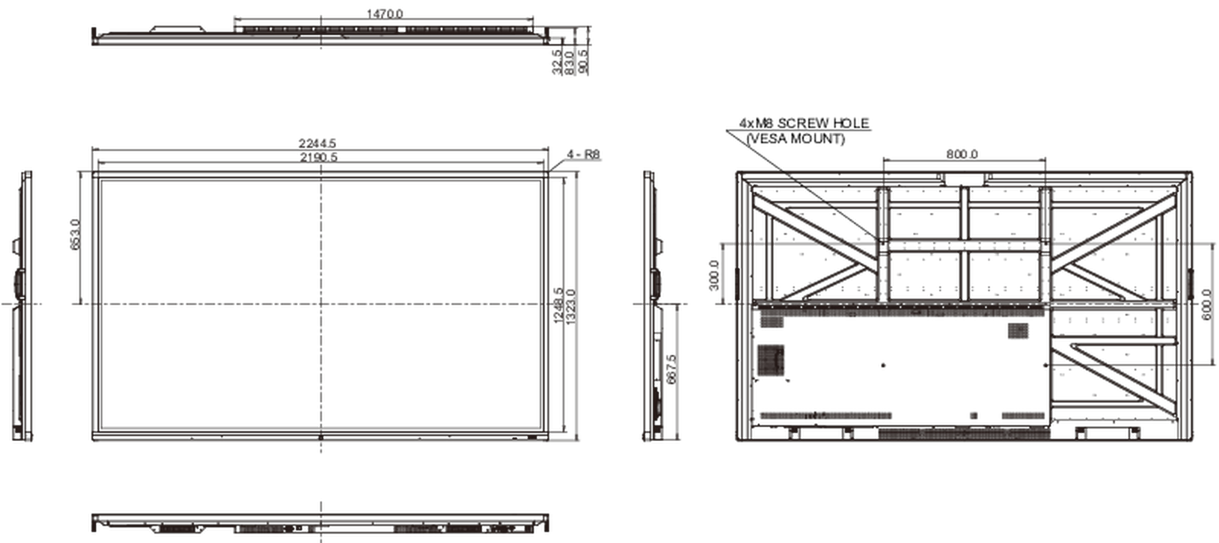

## 10 DIMENSIONS / WEIGHT

Product dimensions W x H x D 2244.5 x 1323 x 90.5mm

Box dimensions W x H x D 2483 x 376 x 1493mm

Weight (without box) 103.5kg

Weight (with box) 138.8kg

EAN code 4948570118984

All trademarks and registered trademarks acknowledged. E & O E. Specification subject to change without notice. All LCD's comply with ISO-9241-307:2008 in connection with pixel defects.