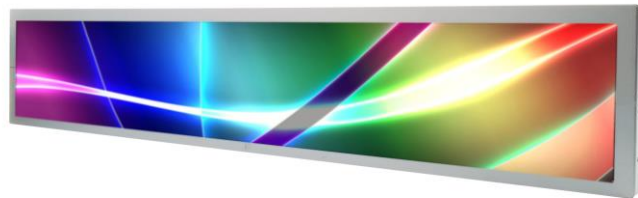

## SSD2405-Y

### 24" LCD, 1000nits LED backlight, 1920 x 360 ultra-wide aspect ratio 16:3

The SSD2405-Y is a 24 inch color TFT-LCD display with special aspect ratio 16:3 and wide resolution 1920 x 360. It is Litemax's Spanpixel series product which designed for high brightness with power efficiency LED backlight. It provides LCD panel with specific aspect ratios and sunlight readable for digital signage, public transportation, exhibition hall, department store, and vending machine.

#### Key Features

- Ultra-Wide Screen (16 : 3)
- High Brightness
- Sunlight Readable
- LED Backlight
- Low Power Consumption
- BL MTBF: 100,000 hours

### Specifications

<b>Model Name</b>	<b>SSD2405-Y V1</b>
<b>Description</b>	24" LCD, 1000nits LED backlight , 1920x360
<b>Screen Size</b>	24"
<b>Display Area (mm)</b>	597.8(H) x 112.1(V)
<b>Brightness</b>	1000 cd/m <sup>2</sup>
<b>Resolution</b>	1920x360
<b>Aspect Ratio</b>	16 : 3
<b>Contrast Ratio</b>	850 : 1
<b>Pixel Pitch (mm)</b>	0.3114(H) x 0.3114(V)
<b>Pixel Per Inch (PPI)</b>	81
<b>Viewing Angle</b>	178°(H),178°(V)
<b>Color Saturation (NTSC)</b>	81%
<b>Display Colors</b>	16.7M
<b>Response Time (Typical)</b>	30ms
<b>Panel Interface</b>	LVDS
<b>AD Board Input Interface</b>	VGA, DVI-D, HDMI
<b>Input Power</b>	DC12V
<b>Power Consumption</b>	27.5W
<b>Dimensions (mm)</b>	617.8 x 137.2 x 45
<b>Bezel Size(U/B/L/R)</b>	18.2/9.3/9.2/9.2
<b>Mounting</b>	75x75, 250x75
<b>Weight (Net)</b>	4.6 kg
<b>Operating Temperature</b>	0 °C ~ 50 °C
<b>Storage Temperature</b>	-20 °C ~ 60 °C