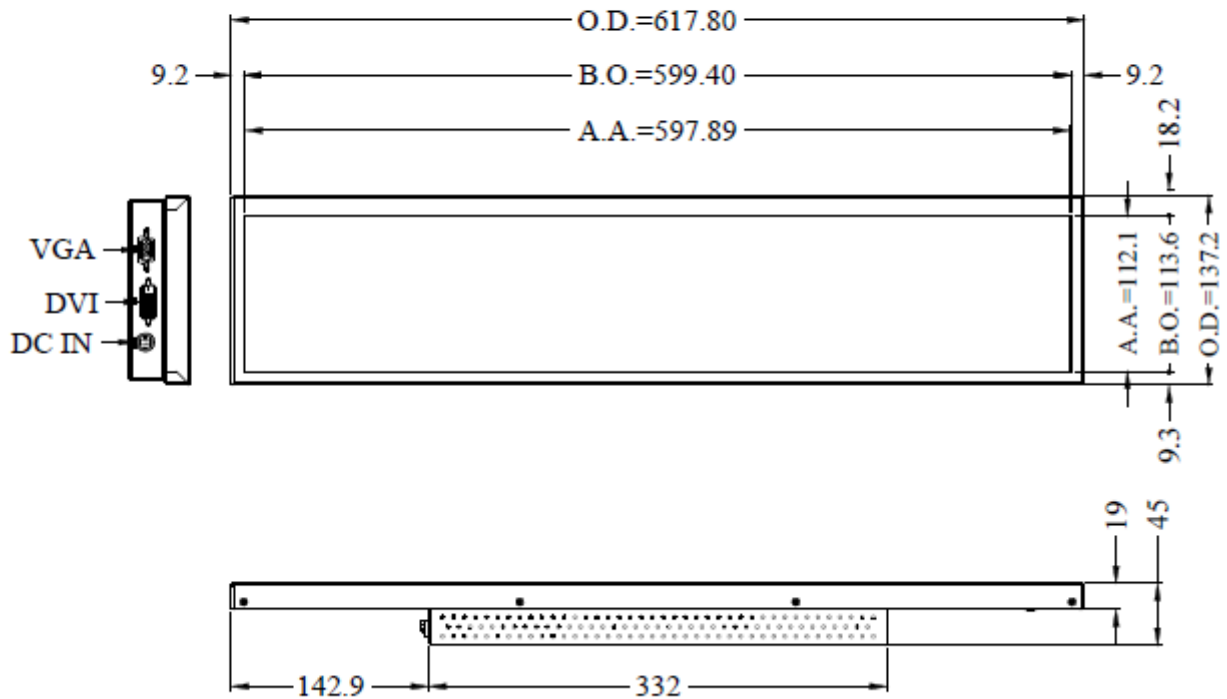

### Mechanical Drawing

Outline Dimensions

Unit:mm