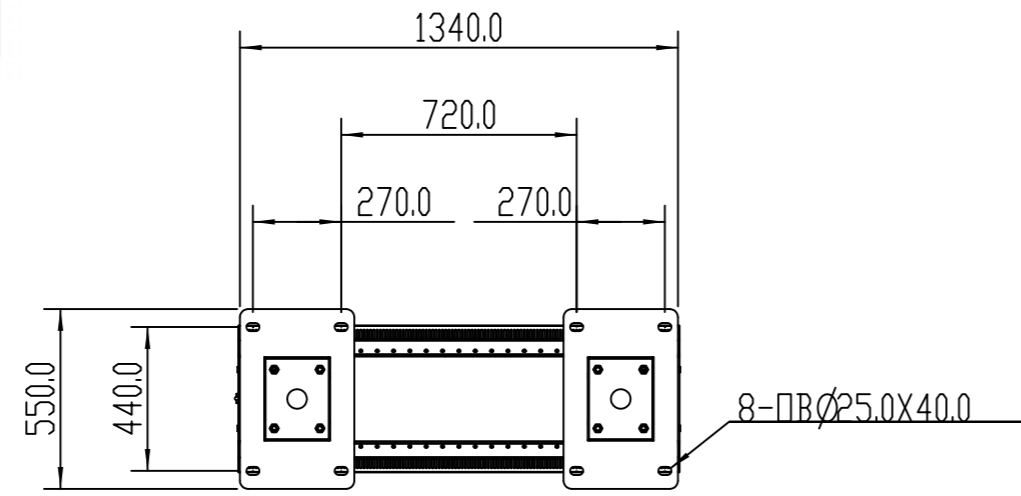

SUREVIEW

REV	ECD NO.	DESCRIPTION

ASSURED[®]
DIGITAL SIGNAGE

Sureview SVDSODSA86 86inch Double Sided Outdoor Display Size Drawing