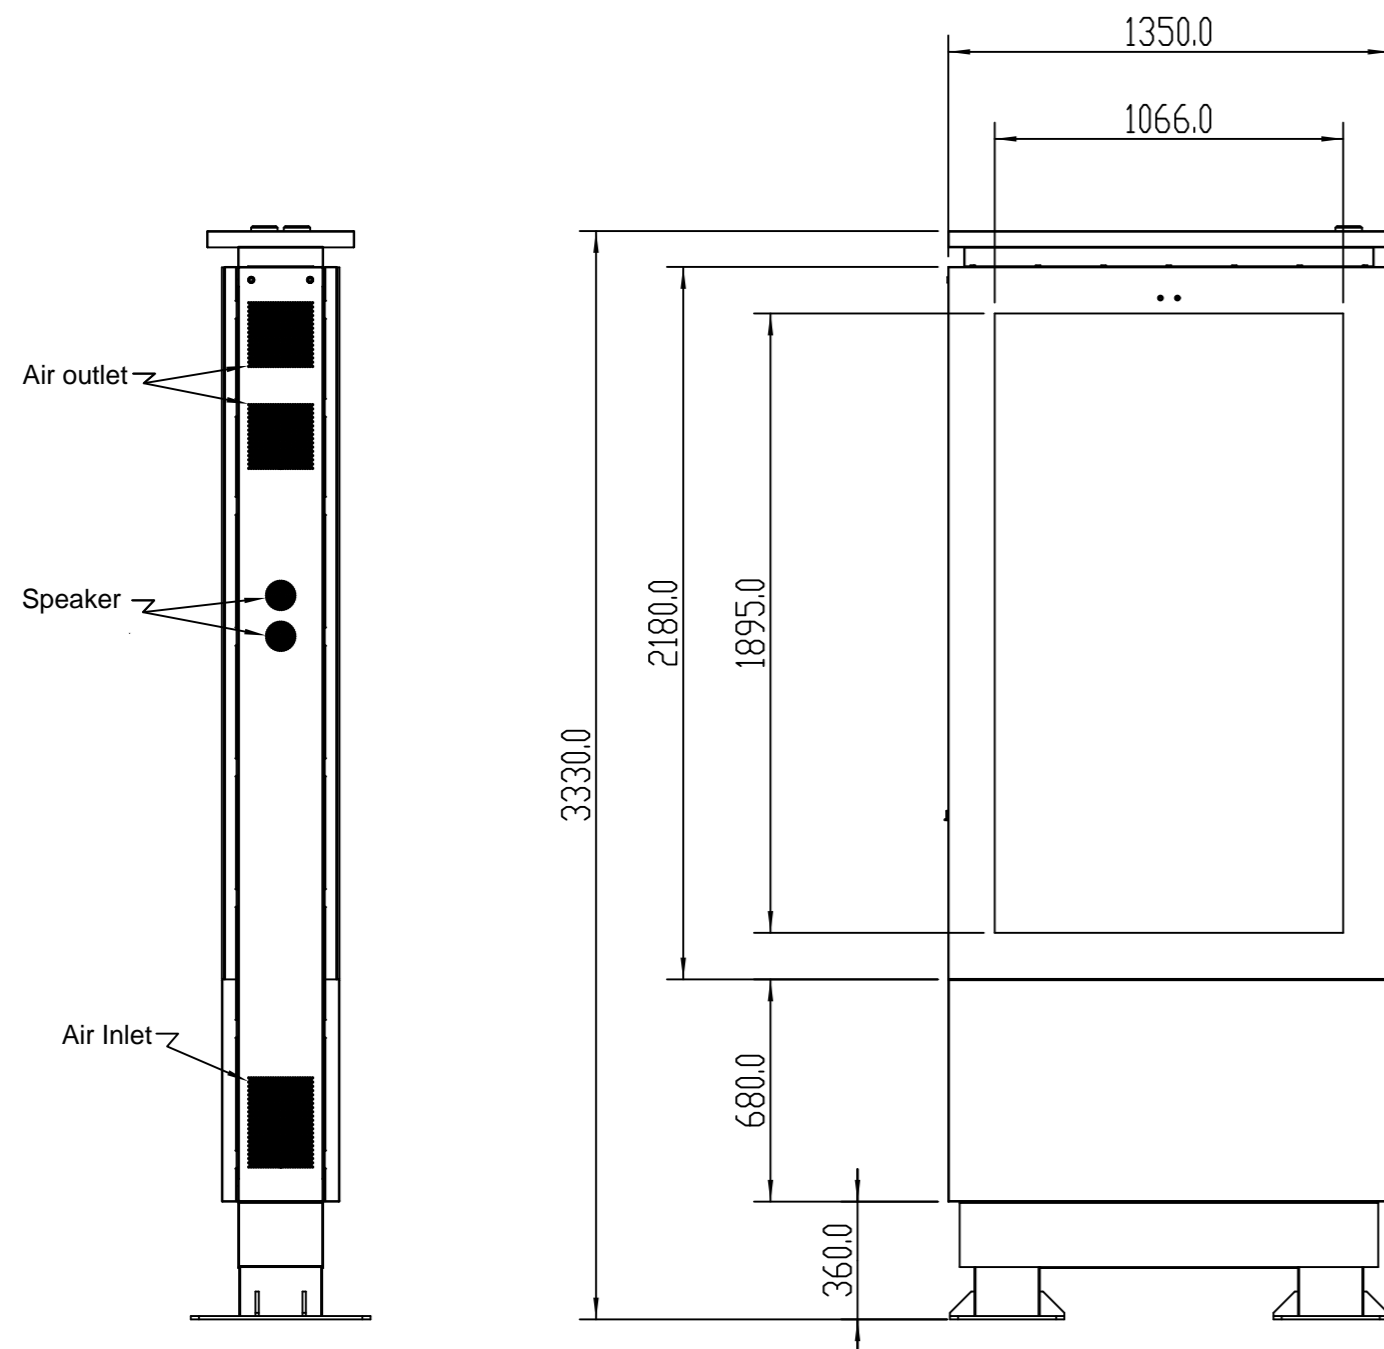

SUREVIEW

REV	ECD NO.	DESCRIPTION

ASSURED[®]
DIGITAL SIGNAGE

Sureview SVDSODSA86 86inch Double Sided Outdoor Display Size Drawing