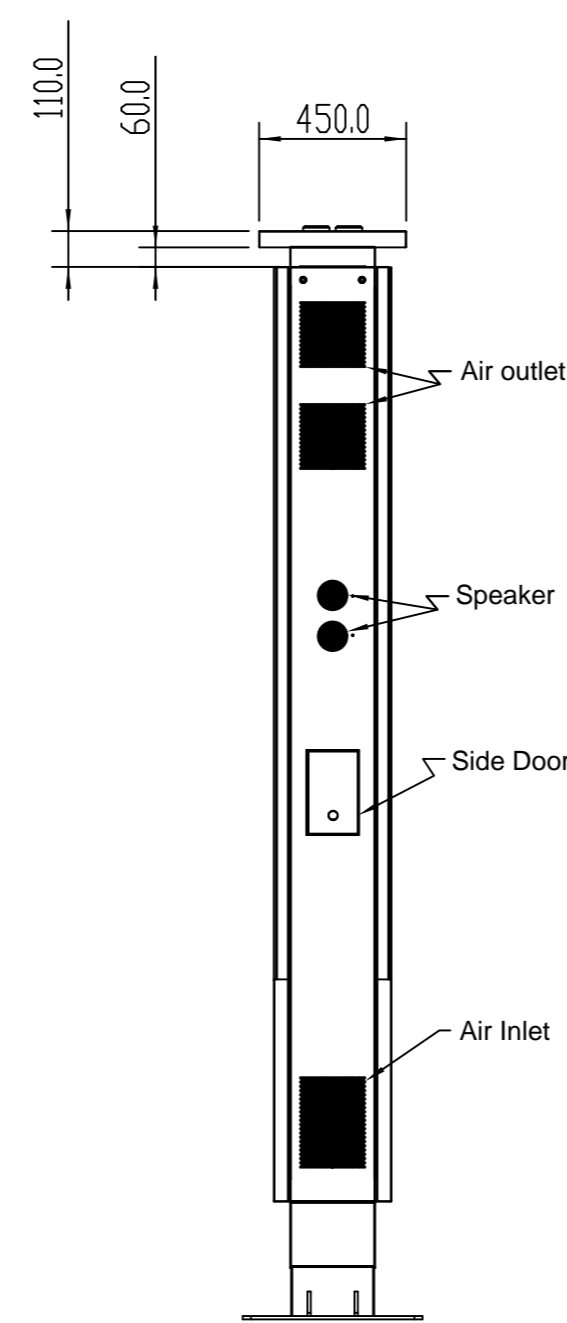

SUREVIEW

REV	ECD NO.	DESCRIPTION

ASSURED[®]
DIGITAL SIGNAGE

Sureview SVDSODSA86 86inch Double Sided Outdoor Display Size Drawing