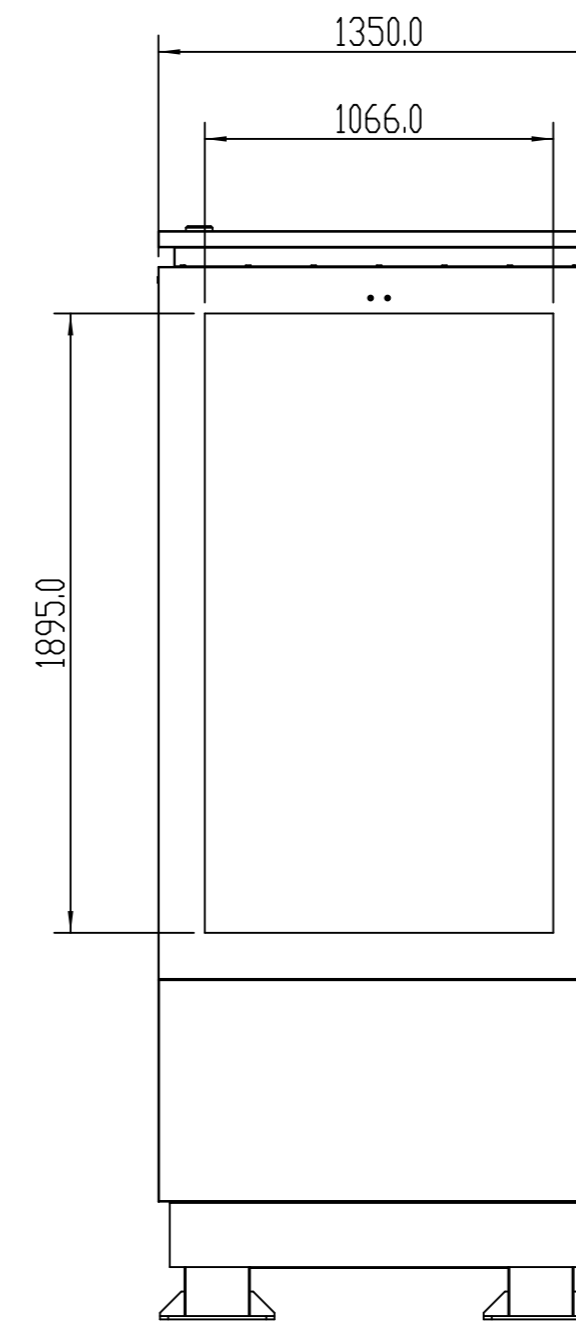

SUREVIEW

REV	ECD NO.	DESCRIPTION

ASSURED[®]
DIGITAL SIGNAGE

Sureview SVDSODSA86 86inch Double Sided Outdoor Display Size Drawing