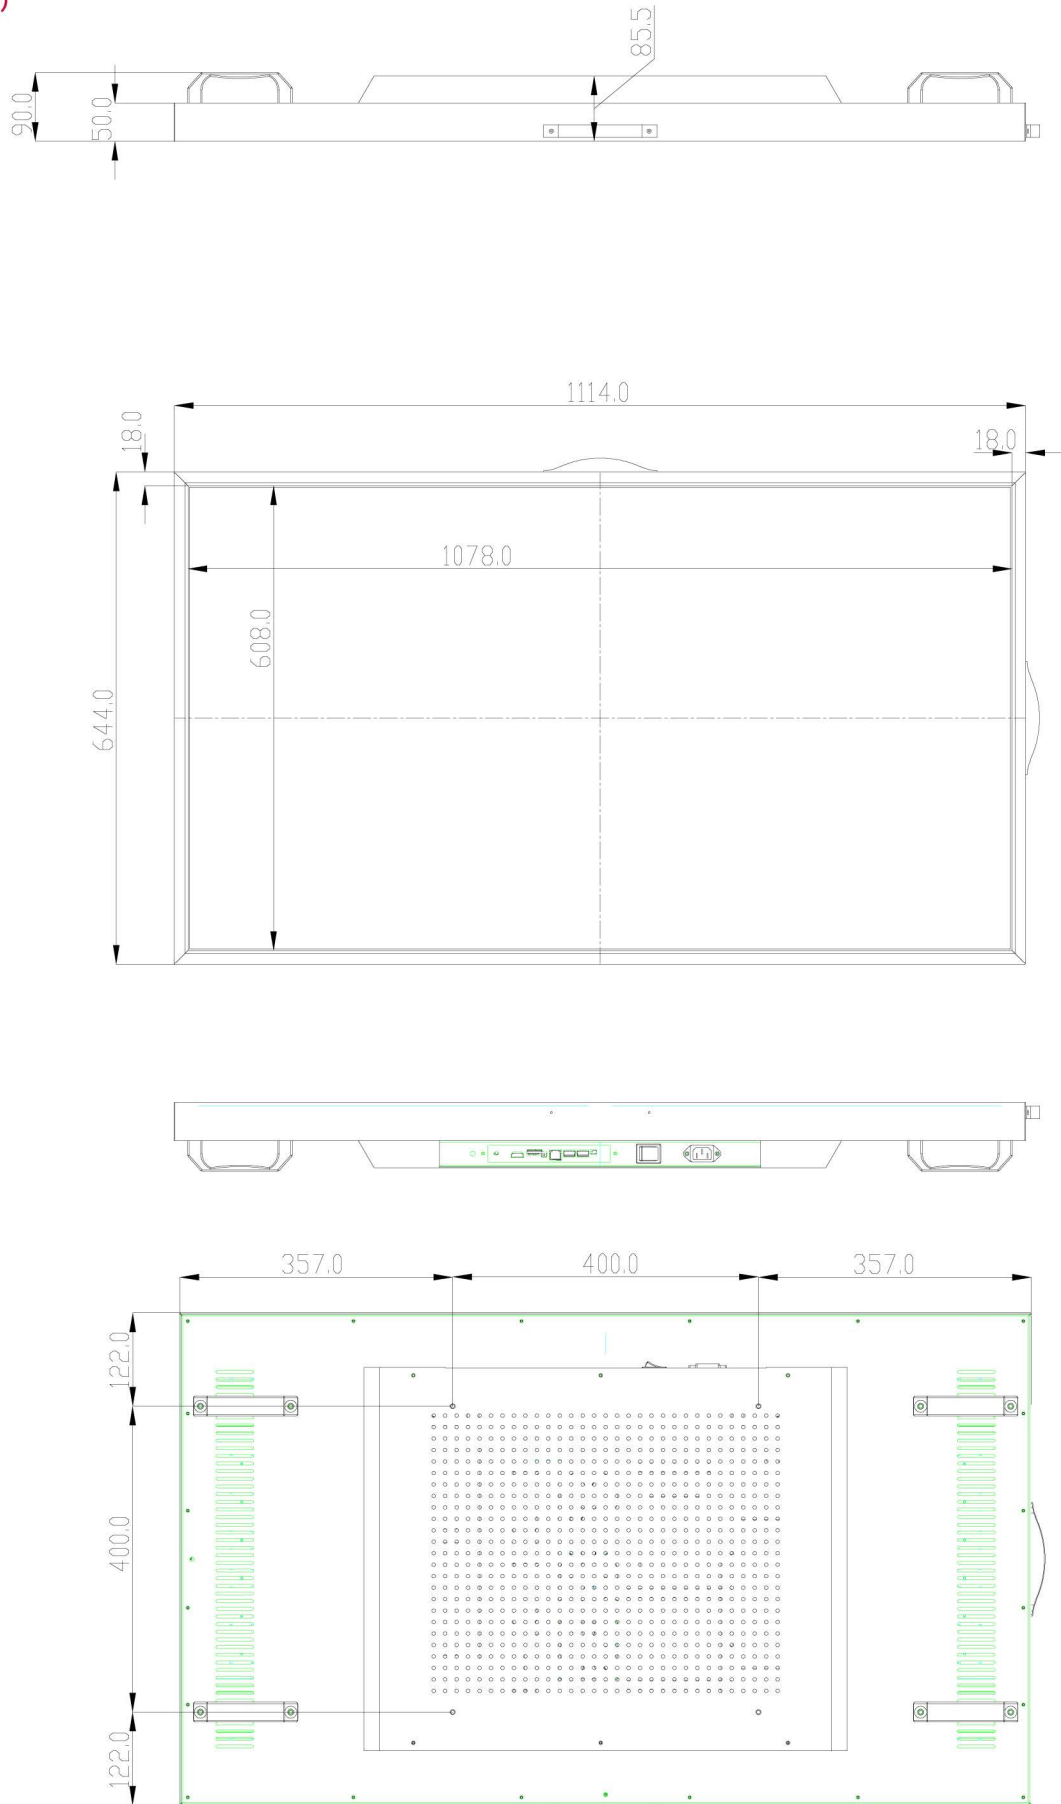

In-Window Display Series - SVFSDH490

Outstanding Brightness with Quiet Operation

Dimensions (unit : mm)

| HD Series | | SVFSD490 |
|--------------------------|---|--|
| PANEL | Screen Size | 49' |
| | Panel Technology | IPS |
| | Aspect Ratio | 16:9 |
| | Native Resolution | 1,920 x 1,080 (FHD) |
| | Brightness | 2,500cd/m (Typ.), Customized 1500~5000cd/m ² |
| | Contrast Ratio | 1,000:1 |
| | Dynamic CR | 500,000:1 |
| | Viewing Angle (H x V) | 178 x 178 |
| | Surface Treatment | / |
| | Orientation | Landscape & Portrait |
| CONNECTIVITY | Input | HDMI, USB, VGA |
| | Output | |
| | External Control | IR Receiver, Auto-Dimming Sensor |
| PHYSICAL SPECIFICATION | Bezel Color | Black |
| | Bezel Width | 18mm(T/B/L/R) |
| | Monitor Dimension (W x H x D) | 1114.00x644.00x85.50mm |
| | Weight (Head) | 25.0kg |
| | Carton Dimensions (W x H x D) | TBD |
| | Packed Weight | TBD |
| | VESA™ Standard Mount Interface | 400x400 mm |
| SPECIAL FEATURES | Temperature sensor, Auto brightness sensor, Silent fans cooling Source selection, Brightness/Contrast/Backlight select Energy saving, Smart energy saving | |
| ENVIRONMENT CONDITIONS | Operation Temperature Range | 0°C to 45°C (w/o Direct sunlight) 0°C to 35°C (Direct sunlight) |
| | Operation Humidity Range | 10% to 80% |
| POWER | Power Supply | 100-240 V~, 50/60 Hz |
| | Power Type | Built-In Power |
| | Power Consumption | Typ 130W Max 143W |
| STANDARD (CERTIFICATION) | Safety | / |
| | EMC | CE |
| ACCESSORIES | Included Accessories | Remote controll(w/o battery) ,AC power plug |
| | Optional Accessories | / |