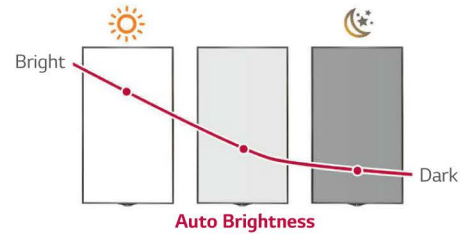

Smart Brightness Control

The auto brightness sensor adjust backlight brightness according to the ambient brightness to save power energy and protect the human eye.