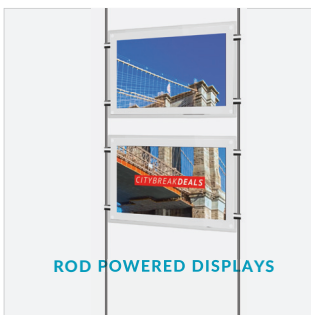

ROD POWERED DISPLAYS