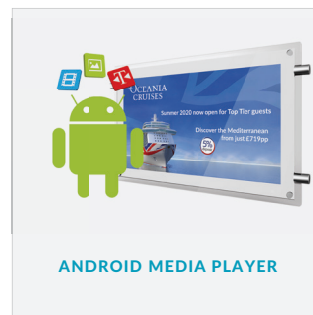

## Key Features

ROD POWERED DISPLAYS

SUNLIGHT READABLE (1,000CD/M<sup>2</sup>)

LED FRAME

REAR GRAPHICS POCKET

ANDROID MEDIA PLAYER

PLUG AND PLAY OPTION

24/7 USAGE

NETWORK UPGRADE INCLUDED

ROD POWERED DISPLAYS

SUNLIGHT READABLE

ANDROID MEDIA PLAYER

PLUG AND PLAY OR NETWORK UPGRADE