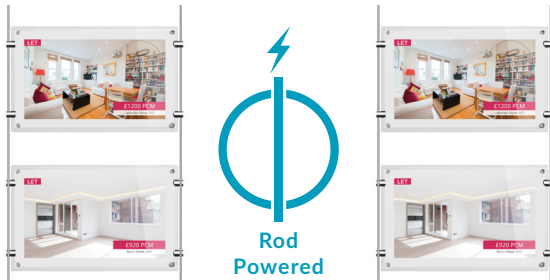

### Sunlight Readable Digital Light Pockets

Catch the attention of passers-by and potential customers with these 1,000cd/m<sup>2</sup> high brightness LCD digital light pockets. Ideal for combining with static light pockets in window displays to provide eye-catching motion alongside printed signage.