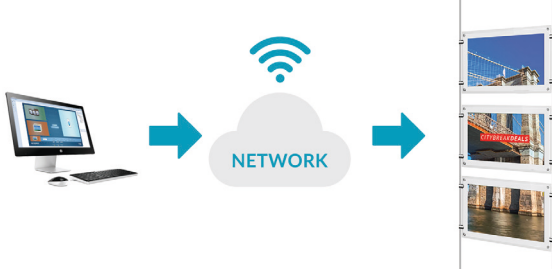

Other Features

Free Network Upgrade

The capability of updating this screen remotely over the internet is included at no extra cost. Just choose the software subscription package that suits your needs so you can realise the benefits of our online content management system.