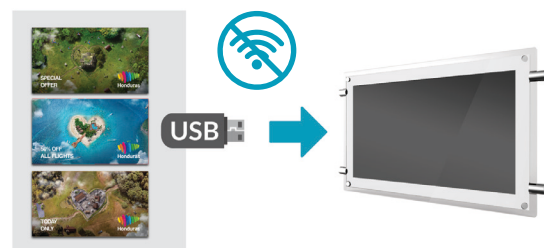

USB Plug and Play

If you don't want to use our online CMS these displays can be updated quickly and easily by copying your images and videos over via USB stick. Even if you are using the network option this is a great backup if there are any internal network related issues.