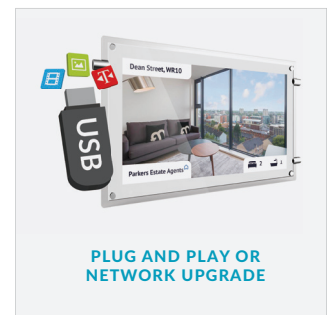

NETWORK UPGRADE INCLUDED

ROD POWERED DISPLAYS

SUNLIGHT READABLE

ANDROID MEDIA PLAYER

PLUG AND PLAY OR NETWORK UPGRADE