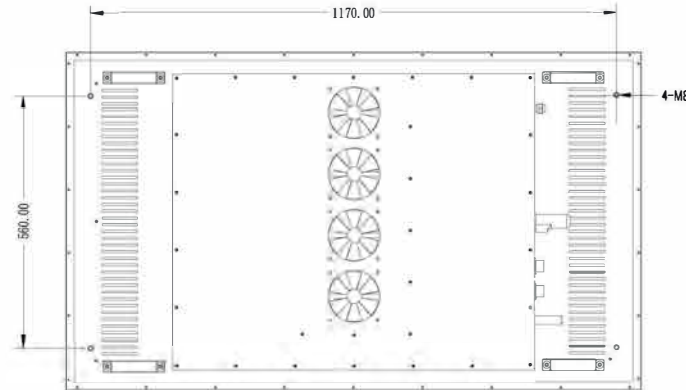

SV0D650H30

SV0D550H30

SV0D490H30

SPECIFICATIONS

SVOD65OH25

SVOD55OH30

SVOD49OH30

MODEL		OD65OH25	OD55OH30	OD49OH30	
Panel	Diagonal Size	Class	65	55	49
		Measure	64.53" / 163.9cm	54.6" / 138.7cm	48.5" / 123.2cm
	Resolution		3840x2160 (16:9)	1920x1080 (16:9)	1920x1080 (16:9)
	Pixel Pitch(mm)		0.372 x 0.372	0.630 x 0.630	0.559 x 0.559
	Active Display Area(mm)		1428.48(H) x 803.52(V)	1209.60(H) x 680.40(V)	1073.78(H) x 604.00(V)
	Brightness(Typ.)		2,500 cd/m2	3,000 cd/m2	3,000 cd/m2
	Contrast Ratio		1,200:1	1,000:1	1,300:1
	Viewing Angle(H/V)		178/178	178/178	178/178
	Display Colors		8 bit - 1.07B	8 bit - 16.7M	8 bit - 16.7M
	Color Gamut		72%	72%	72%
	Operation Hour		7*24	7*24	7*24
	Haze		1%	2%	2%
Display	Dynamic C/R		100,000:1	100,000:1	100,000:1
Sound	Speaker Type		N/A	N/A	N/A
Power	Power Supply		AC 100 - 240 V~ (+/- 10 %),	AC 100 - 240 V~ (+/- 10 %),	AC 100 - 240 V~ (+/- 10 %),
			50/60 Hz	50/60 Hz	50/60 Hz
	Max[W/h]		600	298	248
Mechanical Spec	Dimension (mm)	Set	1500.2 x 875.0 x 95.7 mm	1281.2 x 752.0 x 95.5 mm	1146.0 x 676.0 x 95.5 mm
		Package	1620 x 1120 x 460 mm	1410 x 1000 x 260 mm	1270 x 920 x 260 mm
	Weight (kg)	Set	60.0 kg	49.0kg	46.0 kg
		Package	96.0 kg	78.0kg	70.0 kg
	Mounting Hole		1389 x 560 (Basic)	1170 x 560 (Basic)	1030 x 450 (Basic)
			1400 x 400 (VESA Brack-et Option)	1200 x 400 (VESA Bracket-et Option)	1100 x 400 (VESA Brack-et Option)
	Protection Glass		5mm	5mm	5mm
Bezel Width (mm)		Even 33.8 mm	Even 33.8 mm	Even 36.0 mm	
Operation	Operating Temperature		-30°C~ 50°C	-30°C~ 50°C	-30°C~ 50°C
	Humidity		10~100% (Non-condensing)	10~100% (Non-condensing)	10~100% (Non-condensing)
	IP Certificate		IP56	IP56	IP56
Internal Player (Embedded H/W)	Processor Core		Rockchip RK3288 Cortex A17 1.8GHz	Rockchip RK3288 Cortex A17 1.8GHz	Rockchip RK3288 Cortex A17 1.8GHz
	Memory Interface		HYNIX DDR3 2GB	HYNIX DDR3 2GB	HYNIX DDR3 2GB
	Storage		8GB	8GB	8GB
	Operating System		Android 7.1	Android 7.1	Android 7.1
	Multimedia Video Decoder		MPEG-1/2/4, H.264, WMV, WKV, TS, FLV	MPEG-1/2/4, H.264, WMV, WKV, TS, FLV	MPEG-1/2/4, H.264, WMV, WKV, TS, FLV
			JPEG, PNG, BMP, PNG, GIF	JPEG, PNG, BMP, PNG, GIF	JPEG, PNG, BMP, PNG, GIF
		MP3	MP3	MP3	