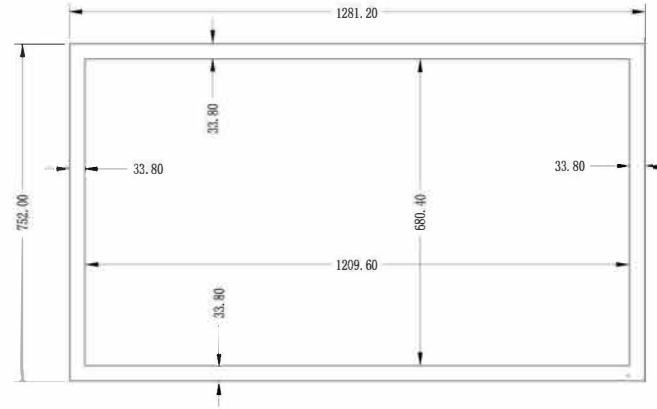

SV0D650H30

SV0D550H30

SV0D490H30

SPECIFICATIONS

SVOD65OH25

SVOD55OH30

SVOD49OH30

MODEL		OD65OH25	OD55OH30	OD49OH30	
Panel	Diagonal Size	Class	65	55	49
		Measure	64.53" / 163.9cm	54.6" / 138.7cm	48.5" / 123.2cm
	Resolution		3840x2160 (16:9)	1920x1080 (16:9)	1920x1080 (16:9)
	Pixel Pitch(mm)		0.372 x 0.372	0.630 x 0.630	0.559 x 0.559
	Active Display Area(mm)		1428.48(H) x 803.52(V)	1209.60(H) x 680.40(V)	1073.78(H) x 604.00(V)
	Brightness(Typ.)		2,500 cd/m2	3,000 cd/m2	3,000 cd/m2
	Contrast Ratio		1,200:1	1,000:1	1,300:1
	Viewing Angle(H/V)		178/178	178/178	178/178
	Display Colors		8 bit - 1.07B	8 bit - 16.7M	8 bit - 16.7M
	Color Gamut		72%	72%	72%
	Operation Hour		7*24	7*24	7*24
	Haze		1%	2%	2%
Display	Dynamic C/R		100,000:1	100,000:1	100,000:1
Sound	Speaker Type		N/A	N/A	N/A
Power	Power Supply		AC 100 - 240 V~ (+/- 10 %),	AC 100 - 240 V~ (+/- 10 %),	AC 100 - 240 V~ (+/- 10 %),
			50/60 Hz	50/60 Hz	50/60 Hz
	Max[W/h]		600	298	248
Mechanical Spec	Dimension (mm)	Set	1500.2 x 875.0 x 95.7 mm	1281.2 x 752.0 x 95.5 mm	1146.0 x 676.0 x 95.5 mm
		Package	1620 x 1120 x 460 mm	1410 x 1000 x 260 mm	1270 x 920 x 260 mm
	Weight (kg)	Set	60.0 kg	49.0kg	46.0 kg
		Package	96.0 kg	78.0kg	70.0 kg
	Mounting Hole		1389 x 560 (Basic)	1170 x 560 (Basic)	1030 x 450 (Basic)
			1400 x 400 (VESA Brack-et Option)	1200 x 400 (VESA Bracket-et Option)	1100 x 400 (VESA Brack-et Option)
	Protection Glass		5mm	5mm	5mm
Bezel Width (mm)		Even 33.8 mm	Even 33.8 mm	Even 36.0 mm	
Operation	Operating Temperature		-30°C~ 50°C	-30°C~ 50°C	-30°C~ 50°C
	Humidity		10~100% (Non-condensing)	10~100% (Non-condensing)	10~100% (Non-condensing)
	IP Certificate		IP56	IP56	IP56
Internal Player (Embedded H/W)	Processor Core		Rockchip RK3288 Cortex A17 1.8GHz	Rockchip RK3288 Cortex A17 1.8GHz	Rockchip RK3288 Cortex A17 1.8GHz
	Memory Interface		HYNIX DDR3 2GB	HYNIX DDR3 2GB	HYNIX DDR3 2GB
	Storage		8GB	8GB	8GB
	Operating System		Android 7.1	Android 7.1	Android 7.1
	Multimedia Video Decoder		MPEG-1/2/4, H.264, WMV, WKV, TS, FLV	MPEG-1/2/4, H.264, WMV, WKV, TS, FLV	MPEG-1/2/4, H.264, WMV, WKV, TS, FLV
			JPEG, PNG, BMP, PNG, GIF	JPEG, PNG, BMP, PNG, GIF	JPEG, PNG, BMP, PNG, GIF
		MP3	MP3	MP3	