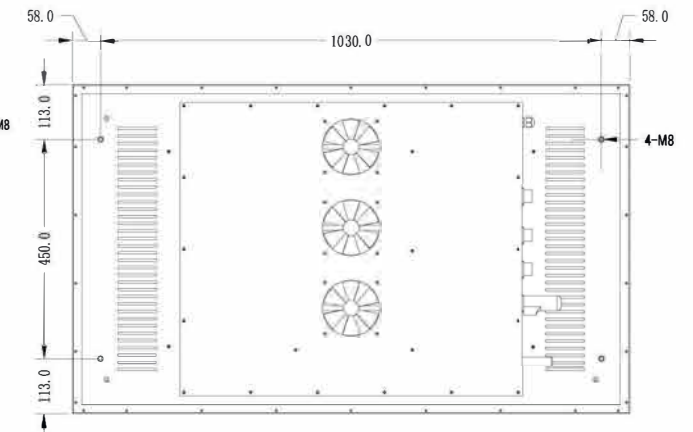

SV0D650H30

SV0D550H30

SV0D490H30

SPECIFICATIONS

SVOD65OH25

SVOD55OH30

SVOD49OH30

MODEL		OD65OH25	OD55OH30	OD49OH30	
Panel	Diagonal Size	Class	65	55	49
		Measure	64.53" / 163.9cm	54.6" / 138.7cm	48.5" / 123.2cm
	Resolution		3840x2160 (16:9)	1920x1080 (16:9)	1920x1080 (16:9)
	Pixel Pitch(mm)		0.372 x 0.372	0.630 x 0.630	0.559 x 0.559
	Active Display Area(mm)		1428.48(H) x 803.52(V)	1209.60(H) x 680.40(V)	1073.78(H) x 604.00(V)
	Brightness(Typ.)		2,500 cd/m2	3,000 cd/m2	3,000 cd/m2
	Contrast Ratio		1,200:1	1,000:1	1,300:1
	Viewing Angle(H/V)		178/178	178/178	178/178
	Display Colors		8 bit - 1.07B	8 bit - 16.7M	8 bit - 16.7M
	Color Gamut		72%	72%	72%
	Operation Hour		7*24	7*24	7*24
	Haze		1%	2%	2%
Display	Dynamic C/R		100,000:1	100,000:1	100,000:1
Sound	Speaker Type		N/A	N/A	N/A
Power	Power Supply		AC 100 - 240 V~ (+/- 10 %),	AC 100 - 240 V~ (+/- 10 %),	AC 100 - 240 V~ (+/- 10 %),
			50/60 Hz	50/60 Hz	50/60 Hz
	Max[W/h]		600	298	248
Mechanical Spec	Dimension (mm)	Set	1500.2 x 875.0 x 95.7 mm	1281.2 x 752.0 x 95.5 mm	1146.0 x 676.0 x 95.5 mm
		Package	1620 x 1120 x 460 mm	1410 x 1000 x 260 mm	1270 x 920 x 260 mm
	Weight (kg)	Set	60.0 kg	49.0kg	46.0 kg
		Package	96.0 kg	78.0kg	70.0 kg
	Mounting Hole		1389 x 560 (Basic)	1170 x 560 (Basic)	1030 x 450 (Basic)
			1400 x 400 (VESA Brack-et Option)	1200 x 400 (VESA Bracket-et Option)	1100 x 400 (VESA Brack-et Option)
	Protection Glass		5mm	5mm	5mm
Bezel Width (mm)		Even 33.8 mm	Even 33.8 mm	Even 36.0 mm	
Operation	Operating Temperature		-30°C~ 50°C	-30°C~ 50°C	-30°C~ 50°C
	Humidity		10~100% (Non-condensing)	10~100% (Non-condensing)	10~100% (Non-condensing)
	IP Certificate		IP56	IP56	IP56
Internal Player (Embedded H/W)	Processor Core		Rockchip RK3288 Cortex A17 1.8GHz	Rockchip RK3288 Cortex A17 1.8GHz	Rockchip RK3288 Cortex A17 1.8GHz
	Memory Interface		HYNIX DDR3 2GB	HYNIX DDR3 2GB	HYNIX DDR3 2GB
	Storage		8GB	8GB	8GB
	Operating System		Android 7.1	Android 7.1	Android 7.1
	Multimedia Video Decoder		MPEG-1/2/4, H.264, WMV, WKV, TS, FLV	MPEG-1/2/4, H.264, WMV, WKV, TS, FLV	MPEG-1/2/4, H.264, WMV, WKV, TS, FLV
			JPEG, PNG, BMP, PNG, GIF	JPEG, PNG, BMP, PNG, GIF	JPEG, PNG, BMP, PNG, GIF
		MP3	MP3	MP3	