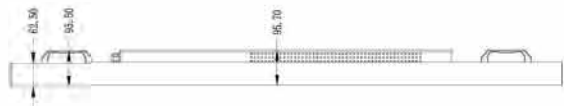

SV0D650H30

SV0D550H30

SV0D490H30

SPECIFICATIONS

SVOD65OH25

SVOD55OH30

SVOD49OH30

MODEL		OD65OH25	OD55OH30	OD49OH30	
Panel	Diagonal Size	Class	65	55	49
		Measure	64.53" / 163.9cm	54.6" / 138.7cm	48.5" / 123.2cm
	Resolution		3840x2160 (16:9)	1920x1080 (16:9)	1920x1080 (16:9)
	Pixel Pitch(mm)		0.372 x 0.372	0.630 x 0.630	0.559 x 0.559
	Active Display Area(mm)		1428.48(H) x 803.52(V)	1209.60(H) x 680.40(V)	1073.78(H) x 604.00(V)
	Brightness(Typ.)		2,500 cd/m2	3,000 cd/m2	3,000 cd/m2
	Contrast Ratio		1,200:1	1,000:1	1,300:1
	Viewing Angle(H/V)		178/178	178/178	178/178
	Display Colors		8 bit - 1.07B	8 bit - 16.7M	8 bit - 16.7M
	Color Gamut		72%	72%	72%
	Operation Hour		7*24	7*24	7*24
	Haze		1%	2%	2%
Display	Dynamic C/R		100,000:1	100,000:1	100,000:1
Sound	Speaker Type		N/A	N/A	N/A
Power	Power Supply		AC 100 - 240 V~ (+/- 10 %),	AC 100 - 240 V~ (+/- 10 %),	AC 100 - 240 V~ (+/- 10 %),
			50/60 Hz	50/60 Hz	50/60 Hz
	Max[W/h]		600	298	248
Mechanical Spec	Dimension (mm)	Set	1500.2 x 875.0 x 95.7 mm	1281.2 x 752.0 x 95.5 mm	1146.0 x 676.0 x 95.5 mm
		Package	1620 x 1120 x 460 mm	1410 x 1000 x 260 mm	1270 x 920 x 260 mm
	Weight (kg)	Set	60.0 kg	49.0kg	46.0 kg
		Package	96.0 kg	78.0kg	70.0 kg
	Mounting Hole		1389 x 560 (Basic)	1170 x 560 (Basic)	1030 x 450 (Basic)
			1400 x 400 (VESA Brack-et Option)	1200 x 400 (VESA Bracket-et Option)	1100 x 400 (VESA Brack-et Option)
	Protection Glass		5mm	5mm	5mm
Bezel Width (mm)		Even 33.8 mm	Even 33.8 mm	Even 36.0 mm	
Operation	Operating Temperature		-30°C~ 50°C	-30°C~ 50°C	-30°C~ 50°C
	Humidity		10~100% (Non-condensing)	10~100% (Non-condensing)	10~100% (Non-condensing)
	IP Certificate		IP56	IP56	IP56
Internal Player (Embedded H/W)	Processor Core		Rockchip RK3288 Cortex A17 1.8GHz	Rockchip RK3288 Cortex A17 1.8GHz	Rockchip RK3288 Cortex A17 1.8GHz
	Memory Interface		HYNIX DDR3 2GB	HYNIX DDR3 2GB	HYNIX DDR3 2GB
	Storage		8GB	8GB	8GB
	Operating System		Android 7.1	Android 7.1	Android 7.1
	Multimedia Video Decoder		MPEG-1/2/4, H.264, WMV, WKV, TS, FLV	MPEG-1/2/4, H.264, WMV, WKV, TS, FLV	MPEG-1/2/4, H.264, WMV, WKV, TS, FLV
			JPEG, PNG, BMP, PNG, GIF	JPEG, PNG, BMP, PNG, GIF	JPEG, PNG, BMP, PNG, GIF
		MP3	MP3	MP3	