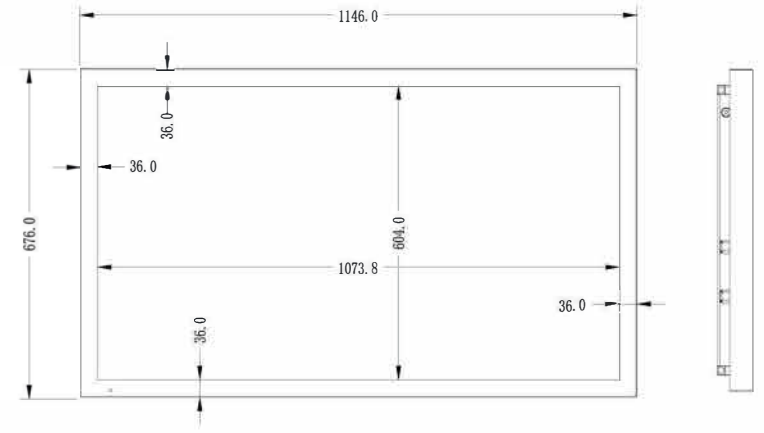

SV0D650H30

SV0D550H30

SV0D490H30

SPECIFICATIONS

SVOD65OH25

SVOD55OH30

SVOD49OH30

MODEL		OD65OH25	OD55OH30	OD49OH30	
Panel	Diagonal Size	Class	65	55	49
		Measure	64.53" / 163.9cm	54.6" / 138.7cm	48.5" / 123.2cm
	Resolution		3840x2160 (16:9)	1920x1080 (16:9)	1920x1080 (16:9)
	Pixel Pitch(mm)		0.372 x 0.372	0.630 x 0.630	0.559 x 0.559
	Active Display Area(mm)		1428.48(H) x 803.52(V)	1209.60(H) x 680.40(V)	1073.78(H) x 604.00(V)
	Brightness(Typ.)		2,500 cd/m2	3,000 cd/m2	3,000 cd/m2
	Contrast Ratio		1,200:1	1,000:1	1,300:1
	Viewing Angle(H/V)		178/178	178/178	178/178
	Display Colors		8 bit - 1.07B	8 bit - 16.7M	8 bit - 16.7M
	Color Gamut		72%	72%	72%
	Operation Hour		7*24	7*24	7*24
	Haze		1%	2%	2%
Display	Dynamic C/R		100,000:1	100,000:1	100,000:1
Sound	Speaker Type		N/A	N/A	N/A
Power	Power Supply		AC 100 - 240 V~ (+/- 10 %),	AC 100 - 240 V~ (+/- 10 %),	AC 100 - 240 V~ (+/- 10 %),
			50/60 Hz	50/60 Hz	50/60 Hz
	Max[W/h]		600	298	248
Mechanical Spec	Dimension (mm)	Set	1500.2 x 875.0 x 95.7 mm	1281.2 x 752.0 x 95.5 mm	1146.0 x 676.0 x 95.5 mm
		Package	1620 x 1120 x 460 mm	1410 x 1000 x 260 mm	1270 x 920 x 260 mm
	Weight (kg)	Set	60.0 kg	49.0kg	46.0 kg
		Package	96.0 kg	78.0kg	70.0 kg
	Mounting Hole		1389 x 560 (Basic)	1170 x 560 (Basic)	1030 x 450 (Basic)
			1400 x 400 (VESA Brack-et Option)	1200 x 400 (VESA Bracket-et Option)	1100 x 400 (VESA Brack-et Option)
	Protection Glass		5mm	5mm	5mm
Bezel Width (mm)		Even 33.8 mm	Even 33.8 mm	Even 36.0 mm	
Operation	Operating Temperature		-30°C~ 50°C	-30°C~ 50°C	-30°C~ 50°C
	Humidity		10~100% (Non-condensing)	10~100% (Non-condensing)	10~100% (Non-condensing)
	IP Certificate		IP56	IP56	IP56
Internal Player (Embedded H/W)	Processor Core		Rockchip RK3288 Cortex A17 1.8GHz	Rockchip RK3288 Cortex A17 1.8GHz	Rockchip RK3288 Cortex A17 1.8GHz
	Memory Interface		HYNIX DDR3 2GB	HYNIX DDR3 2GB	HYNIX DDR3 2GB
	Storage		8GB	8GB	8GB
	Operating System		Android 7.1	Android 7.1	Android 7.1
	Multimedia Video Decoder		MPEG-1/2/4, H.264, WMV, WKV, TS, FLV	MPEG-1/2/4, H.264, WMV, WKV, TS, FLV	MPEG-1/2/4, H.264, WMV, WKV, TS, FLV
			JPEG, PNG, BMP, PNG, GIF	JPEG, PNG, BMP, PNG, GIF	JPEG, PNG, BMP, PNG, GIF
		MP3	MP3	MP3	