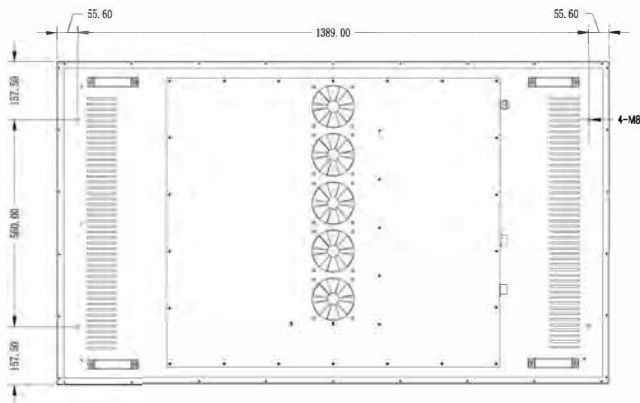

SV0D650H30

SV0D550H30

SV0D490H30

SPECIFICATIONS

SVOD65OH25

SVOD55OH30

SVOD49OH30

MODEL		OD65OH25	OD55OH30	OD49OH30	
Panel	Diagonal Size	Class	65	55	49
		Measure	64.53" / 163.9cm	54.6" / 138.7cm	48.5" / 123.2cm
	Resolution		3840x2160 (16:9)	1920x1080 (16:9)	1920x1080 (16:9)
	Pixel Pitch(mm)		0.372 x 0.372	0.630 x 0.630	0.559 x 0.559
	Active Display Area(mm)		1428.48(H) x 803.52(V)	1209.60(H) x 680.40(V)	1073.78(H) x 604.00(V)
	Brightness(Typ.)		2,500 cd/m2	3,000 cd/m2	3,000 cd/m2
	Contrast Ratio		1,200:1	1,000:1	1,300:1
	Viewing Angle(H/V)		178/178	178/178	178/178
	Display Colors		8 bit - 1.07B	8 bit - 16.7M	8 bit - 16.7M
	Color Gamut		72%	72%	72%
	Operation Hour		7*24	7*24	7*24
	Haze		1%	2%	2%
Display	Dynamic C/R		100,000:1	100,000:1	100,000:1
Sound	Speaker Type		N/A	N/A	N/A
Power	Power Supply		AC 100 - 240 V~ (+/- 10 %),	AC 100 - 240 V~ (+/- 10 %),	AC 100 - 240 V~ (+/- 10 %),
			50/60 Hz	50/60 Hz	50/60 Hz
	Max[W/h]		600	298	248
Mechanical Spec	Dimension (mm)	Set	1500.2 x 875.0 x 95.7 mm	1281.2 x 752.0 x 95.5 mm	1146.0 x 676.0 x 95.5 mm
		Package	1620 x 1120 x 460 mm	1410 x 1000 x 260 mm	1270 x 920 x 260 mm
	Weight (kg)	Set	60.0 kg	49.0kg	46.0 kg
		Package	96.0 kg	78.0kg	70.0 kg
	Mounting Hole		1389 x 560 (Basic)	1170 x 560 (Basic)	1030 x 450 (Basic)
			1400 x 400 (VESA Brack-et Option)	1200 x 400 (VESA Bracket-et Option)	1100 x 400 (VESA Brack-et Option)
	Protection Glass		5mm	5mm	5mm
Bezel Width (mm)		Even 33.8 mm	Even 33.8 mm	Even 36.0 mm	
Operation	Operating Temperature		-30°C~ 50°C	-30°C~ 50°C	-30°C~ 50°C
	Humidity		10~100% (Non-condensing)	10~100% (Non-condensing)	10~100% (Non-condensing)
	IP Certificate		IP56	IP56	IP56
Internal Player (Embedded H/W)	Processor Core		Rockchip RK3288 Cortex A17 1.8GHz	Rockchip RK3288 Cortex A17 1.8GHz	Rockchip RK3288 Cortex A17 1.8GHz
	Memory Interface		HYNIX DDR3 2GB	HYNIX DDR3 2GB	HYNIX DDR3 2GB
	Storage		8GB	8GB	8GB
	Operating System		Android 7.1	Android 7.1	Android 7.1
	Multimedia Video Decoder		MPEG-1/2/4, H.264, WMV, WKV, TS, FLV	MPEG-1/2/4, H.264, WMV, WKV, TS, FLV	MPEG-1/2/4, H.264, WMV, WKV, TS, FLV
			JPEG, PNG, BMP, PNG, GIF	JPEG, PNG, BMP, PNG, GIF	JPEG, PNG, BMP, PNG, GIF
		MP3	MP3	MP3	